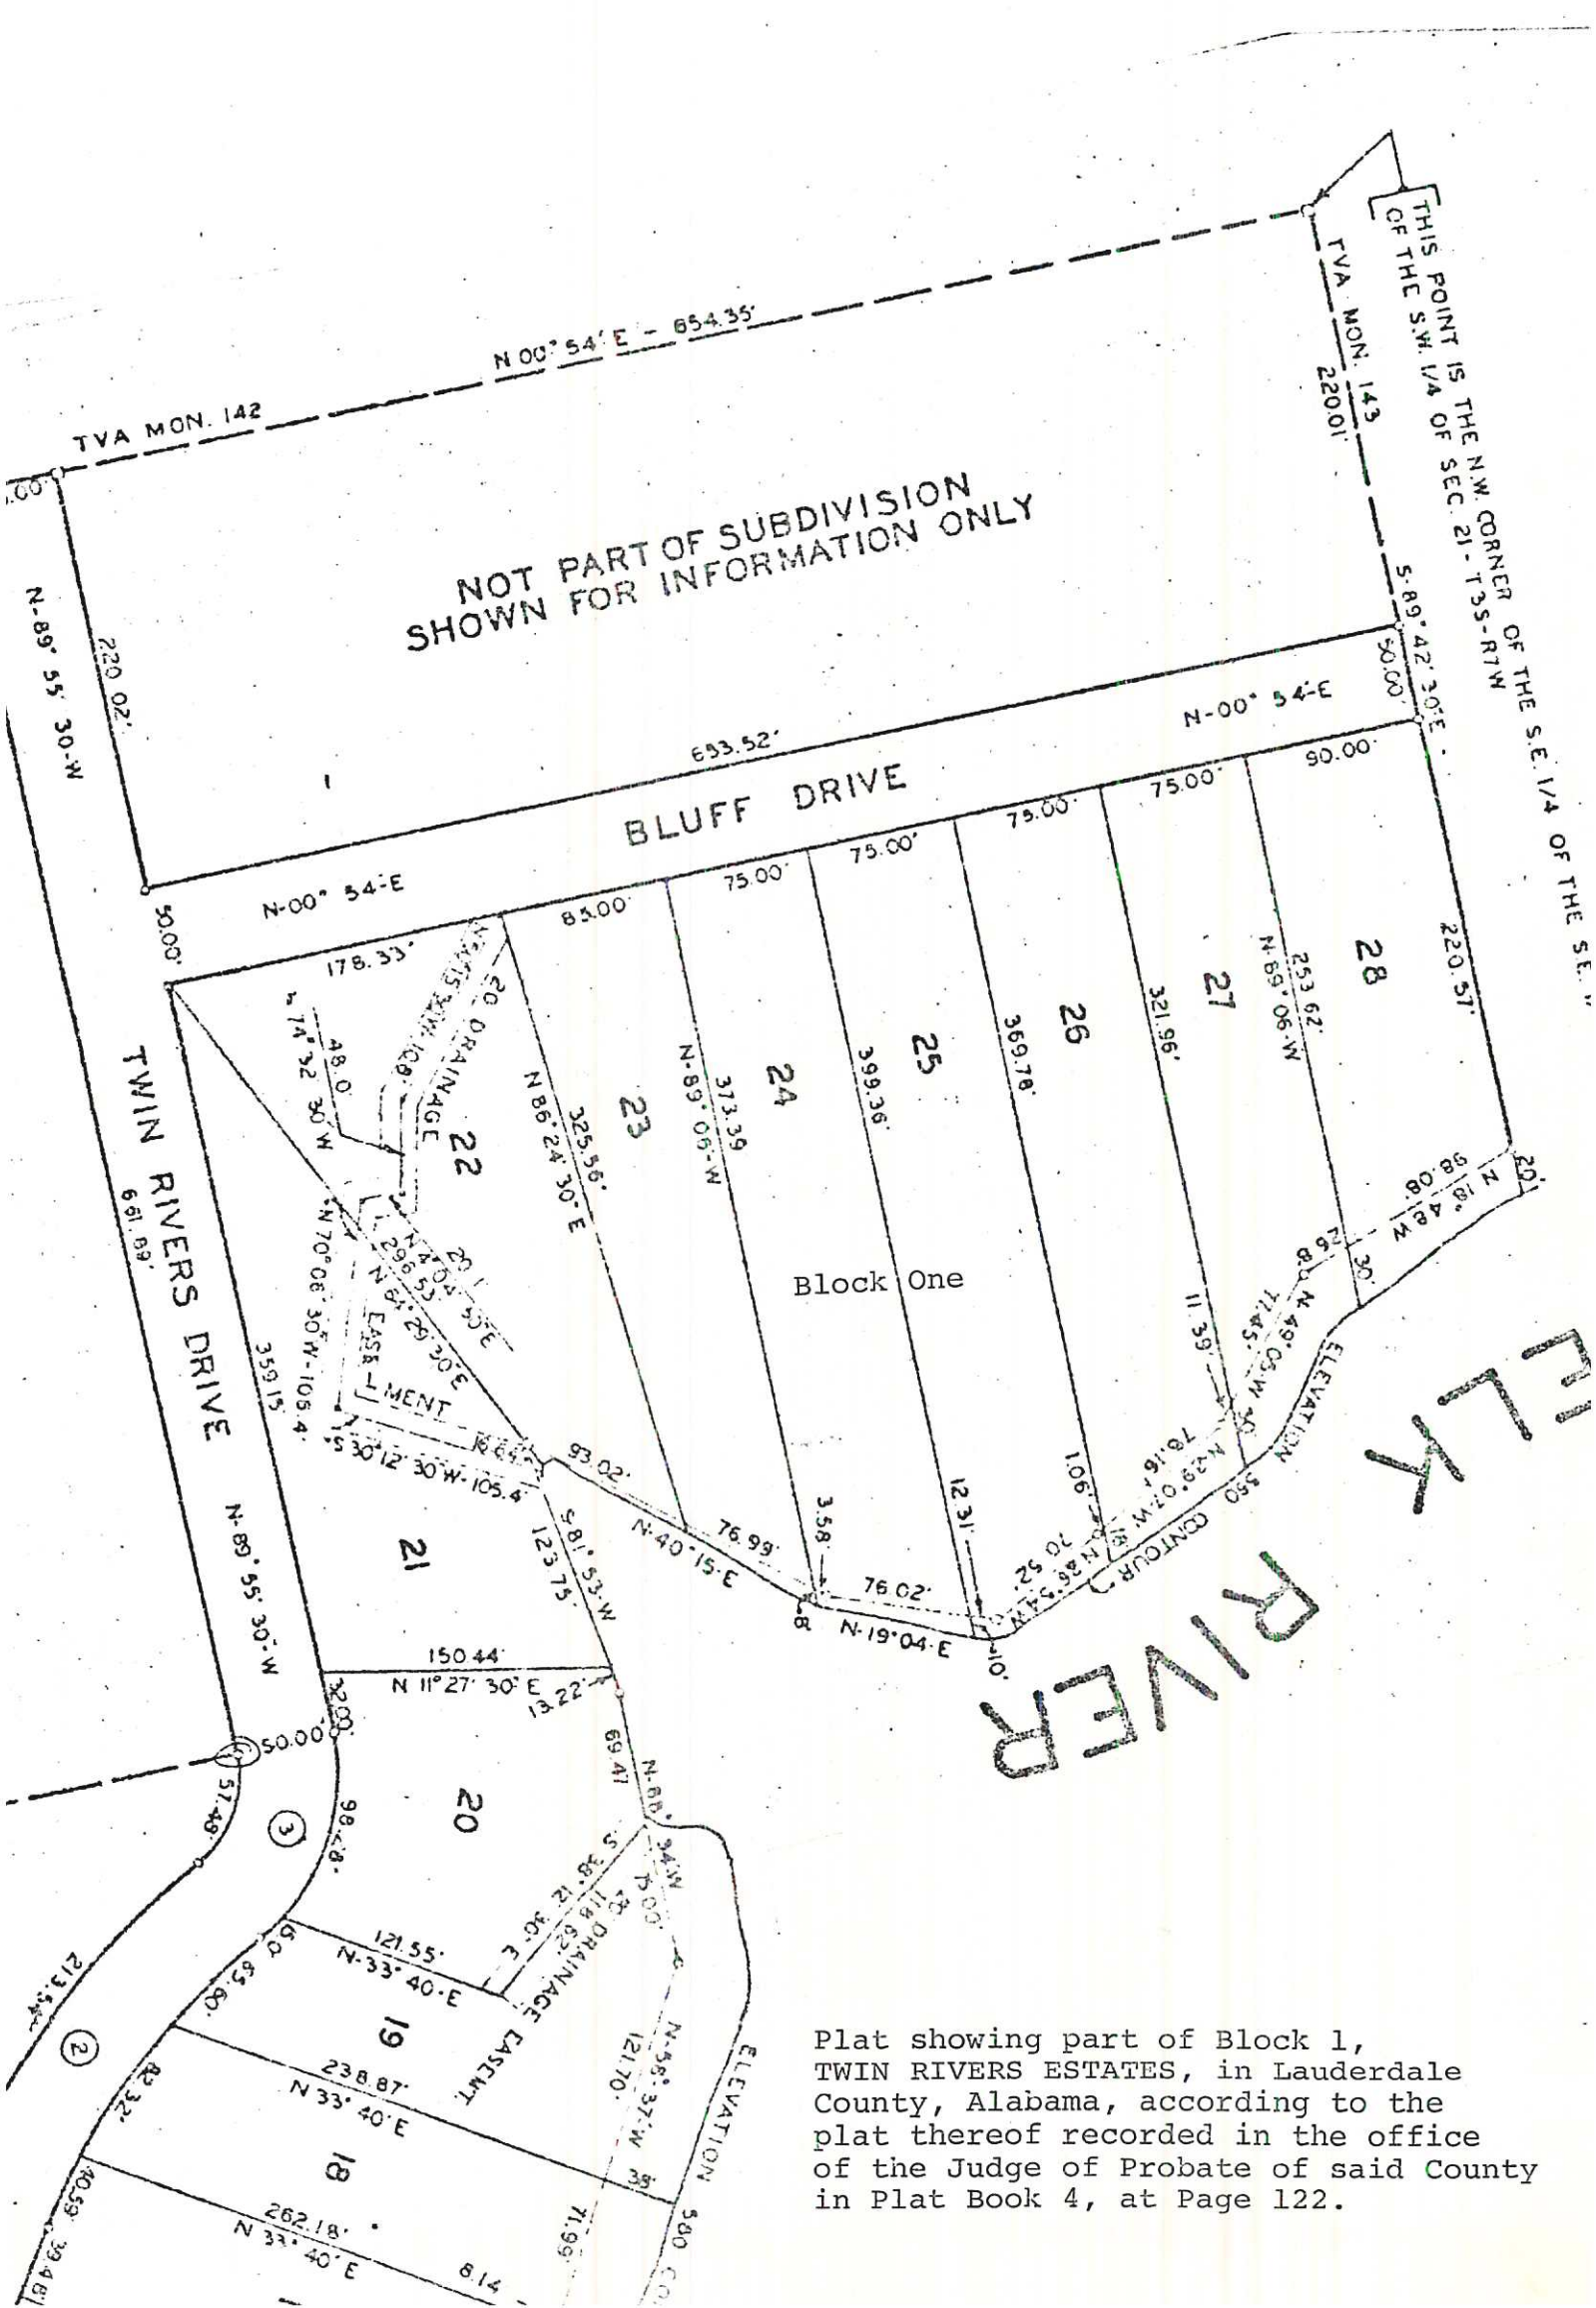

RIVER

Plat showing part of Block 1, TWIN RIVERS ESTATES, in Lauderdale County, Alabama, according to the plat thereof recorded in the office of the Judge of Probate of said County in Plat Book 4, at Page 122.

BLACK RIVER

NOT PART OF SUBDIVISION
 SHOWN FOR INFORMATION ONLY

Plat showing part of Block 1,
 TWIN RIVERS ESTATES, in Lauderdale
 County, Alabama, according to the
 plat thereof recorded in the office
 of the Judge of Probate of said County
 in Plat Book 4, at Page 122.

Plat showing part of Block 1, TWIN RIVERS ESTATES, in Lauderdale County, Alabama, according to the plat thereof recorded in the office of the Judge of Probate of said County in Plat Book 4, at Page 122.