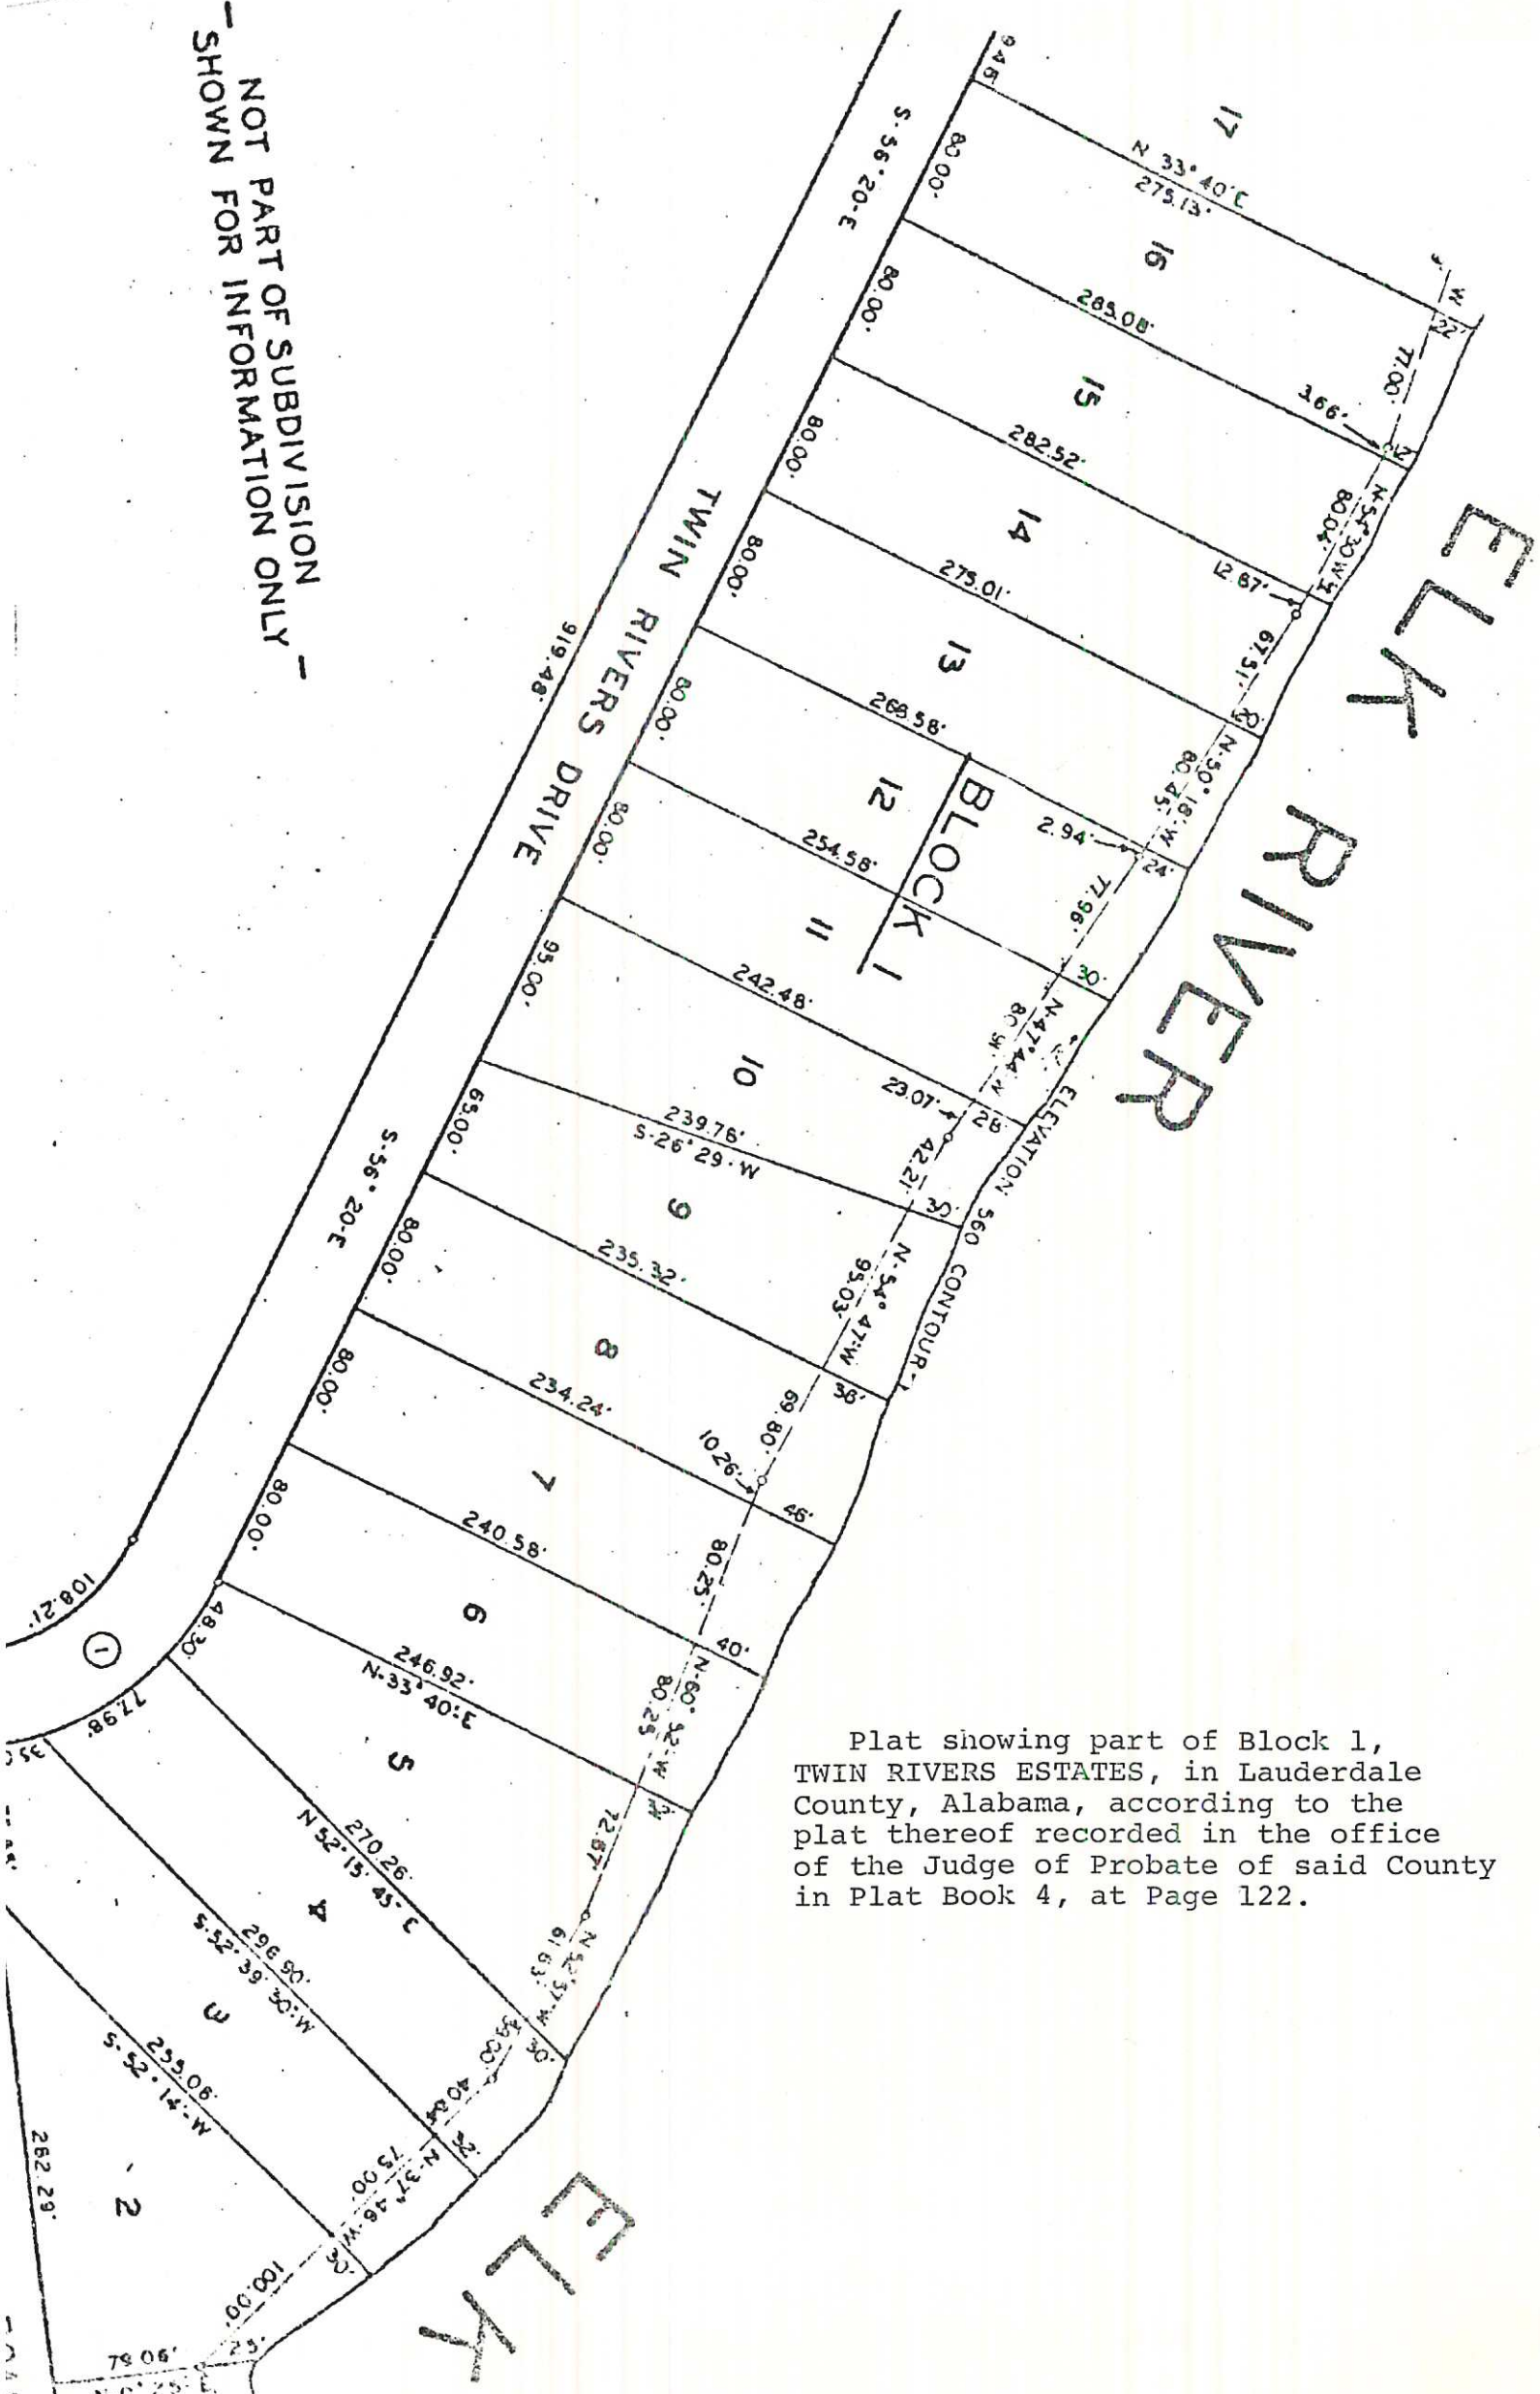

RIVER

Plat showing part of Block 1, TWIN RIVERS ESTATES, in Lauderdale County, Alabama, according to the plat thereof recorded in the office of the Judge of Probate of said County in Plat Book 4, at Page 122.

BLACK RIVER

NOT PART OF SUBDIVISION
 SHOWN FOR INFORMATION ONLY

Plat showing part of Block 1,
 TWIN RIVERS ESTATES, in Lauderdale
 County, Alabama, according to the
 plat thereof recorded in the office
 of the Judge of Probate of said County
 in Plat Book 4, at Page 122.

Plat showing part of Block 1, TWIN RIVERS ESTATES, in Lauderdale County, Alabama, according to the plat thereof recorded in the office of the Judge of Probate of said County in Plat Book 4, at Page 122.