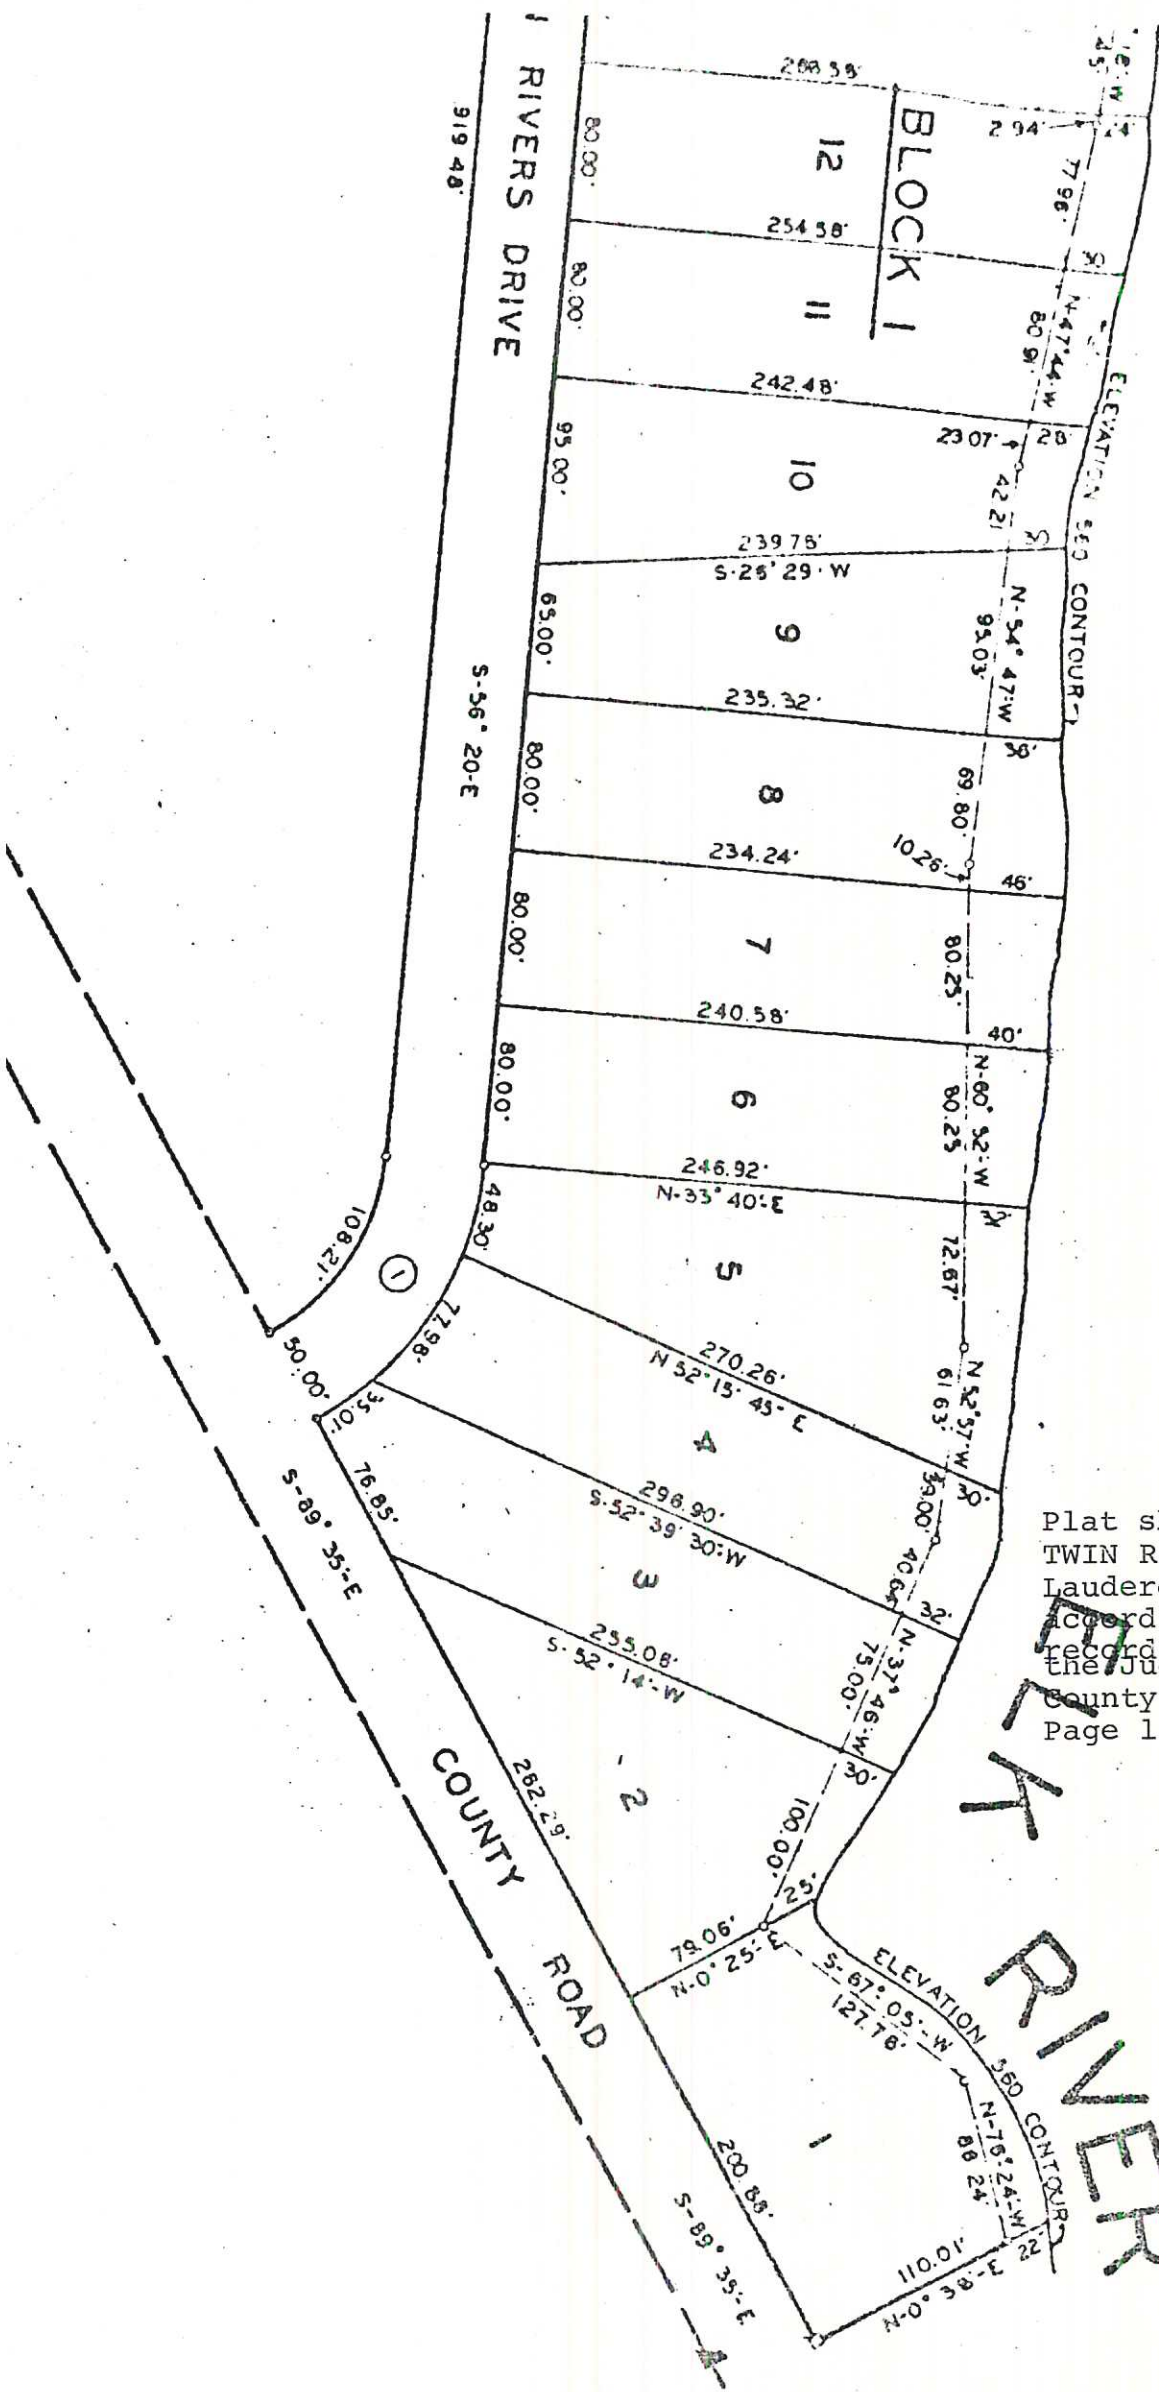

RIVER

Plat showing part of Block 1, TWIN RIVERS ESTATES, in Lauderdale County, Alabama, according to the plat thereof recorded in the office of the Judge of Probate of said County in Plat Book 4, at Page 122.

BLACK RIVER

NOT PART OF SUBDIVISION
 SHOWN FOR INFORMATION ONLY

Plat showing part of Block 1,
 TWIN RIVERS ESTATES, in Lauderdale
 County, Alabama, according to the
 plat thereof recorded in the office
 of the Judge of Probate of said County
 in Plat Book 4, at Page 122.

Plat showing part of Block 1, TWIN RIVERS ESTATES, in Lauderdale County, Alabama, according to the plat thereof recorded in the office of the Judge of Probate of said County in Plat Book 4, at Page 122.