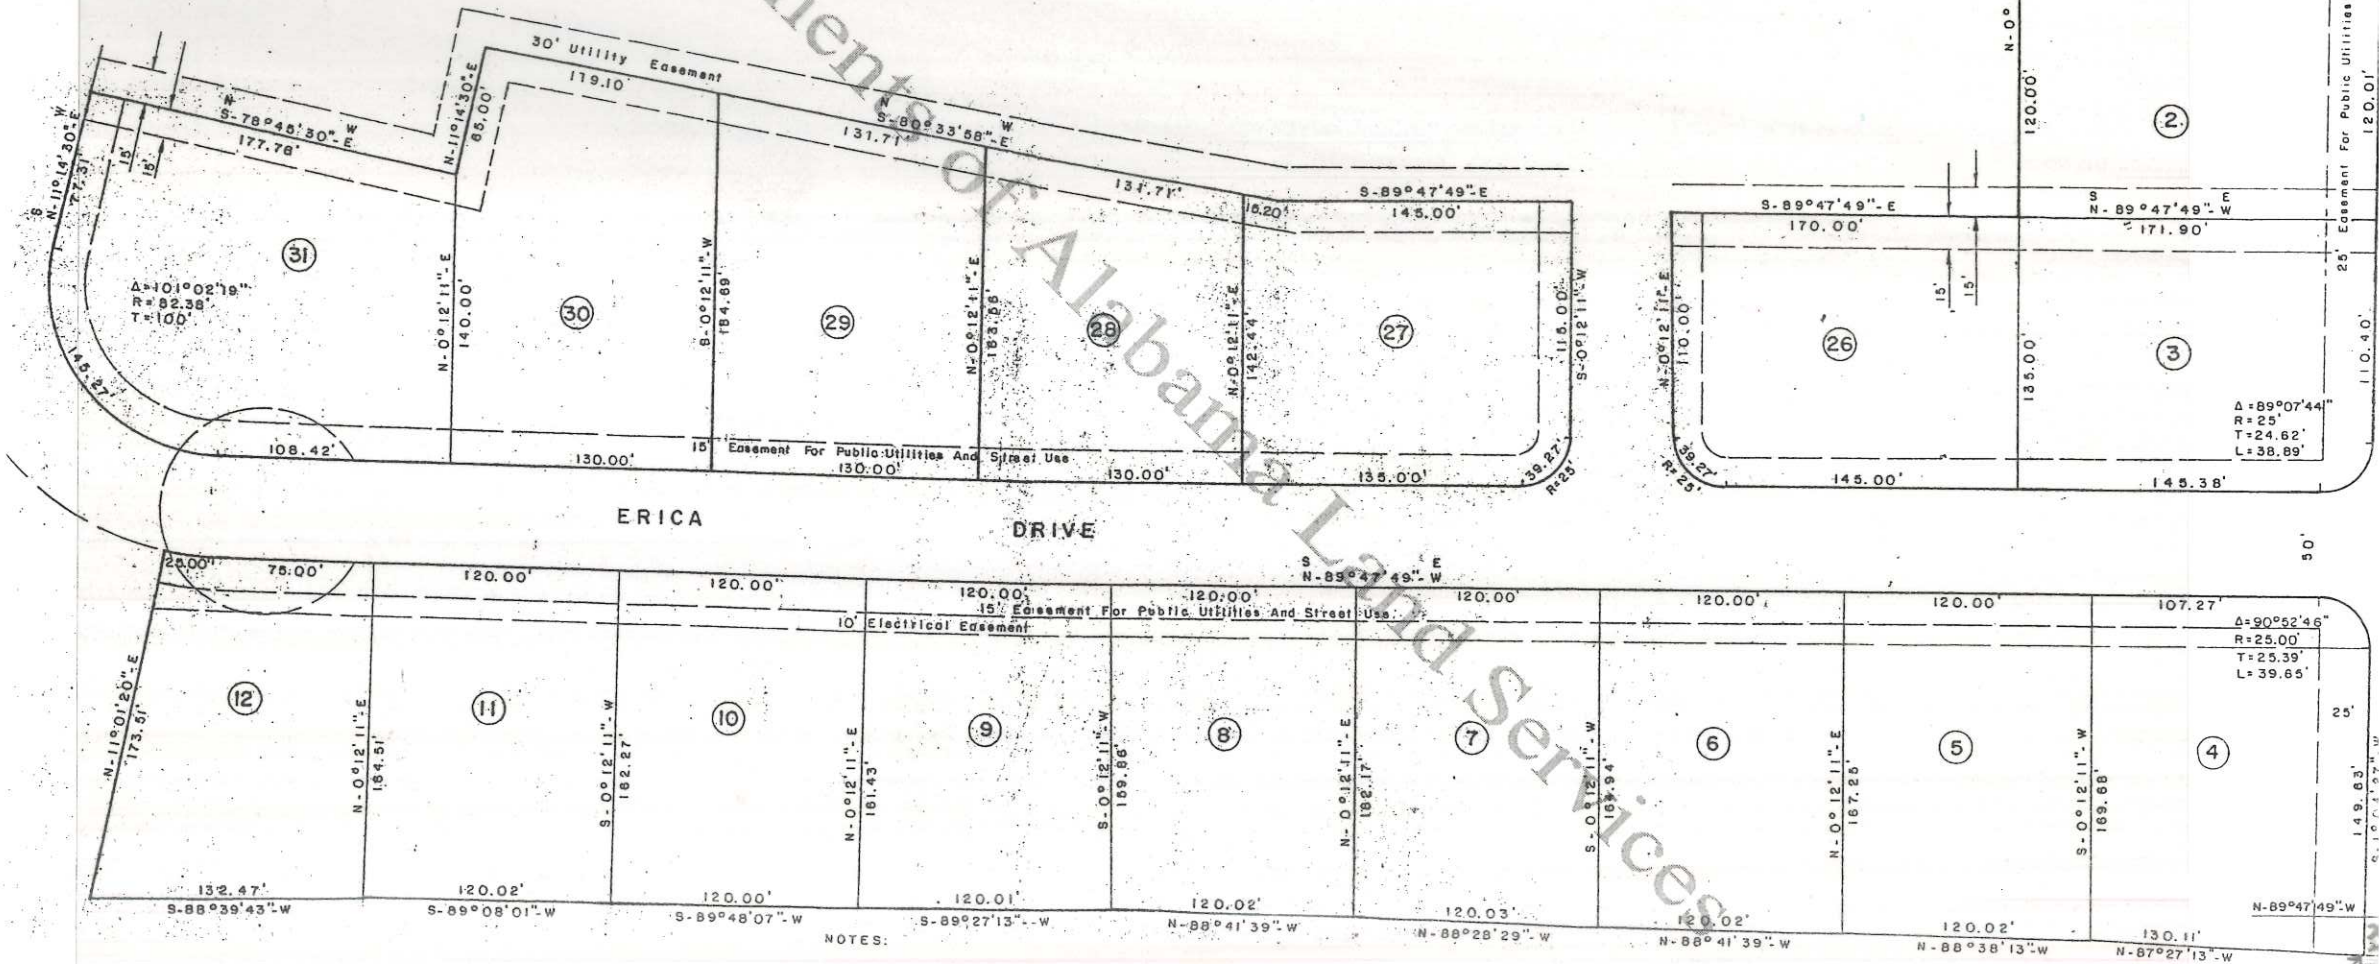

WHEELER HILLS

6-55

Gaythan Pearl Belue
Linda L. Belue
Mick Laris Belue

Will L. And
Probate Judge

NOTES:

20' West of SE corner, SW 1/4,
Sec 31, T-2-S,
R-7-W