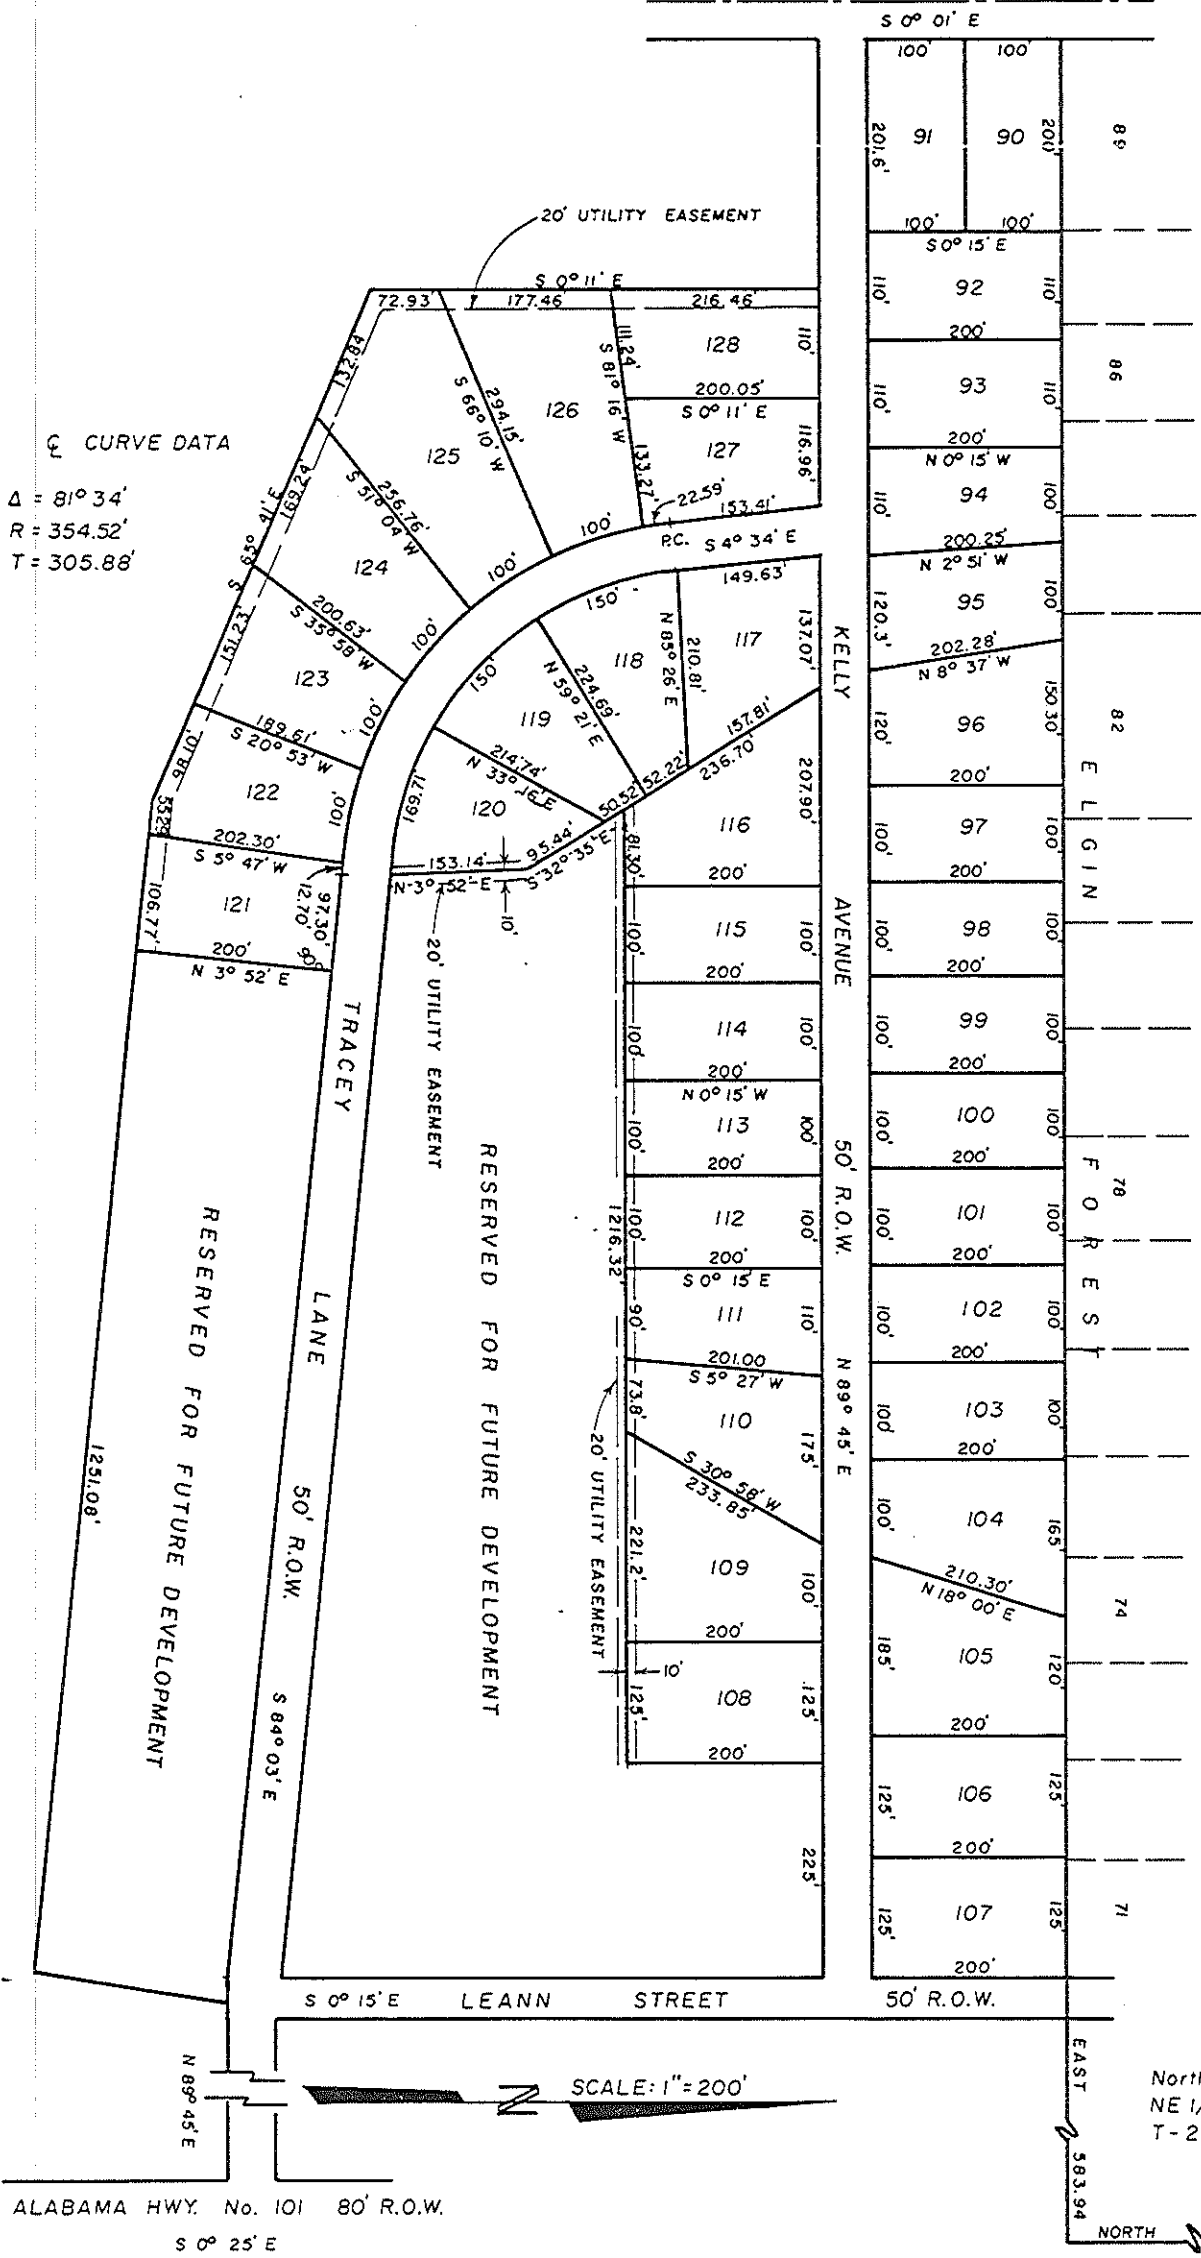

LAUDERDALE COUNTY ROAD 80' R.O.W.

Plat showing, at reduced scale, ELGIN FOREST PLAT No. 2, as recorded in the office of the Judge of Probate of Lauderdale County, Alabama, in Plat Book 5, page 16.